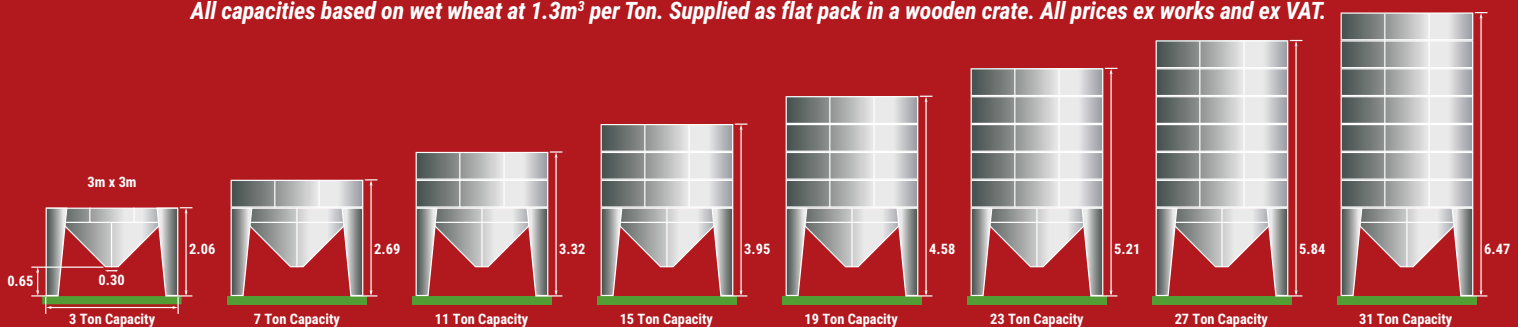

# MASTER MODULAR 4x4m WET GRAIN BINS

For seamless grain drying operations

4x4m Wet Grain Bin Model	Wet Grain Capacity (Estimated Tonnes)	Volume (m <sup>3</sup> )	Height (m)	Retail Price (Ex Works)
4000-0	8	10.6	2.74	£5,700.00
4000-1	15	20.2	3.34	£6,000.00
4000-2	22	29.8	3.94	£6,300.00
4000-3	29	39.4	4.54	£6,600.00
4000-4	36	49.0	5.14	£6,900.00
4000-5	42	58.6	5.74	£7,200.00
Manual Outlet Slide				£250.00
Top Loader Bump Bar				£175.00

All capacities based on wet wheat at 1.3m<sup>3</sup> per Ton. Supplied as flat pack in a wooden crate. All prices ex works and ex VAT.

**MASTER DRIERS**

Call us on: 01787 228450  
Email: [enquiries@masterfarm.co.uk](mailto:enquiries@masterfarm.co.uk)

# MASTER MODULAR 3x3m WET GRAIN BINS

For seamless grain drying operations

3x3m Wet Grain Bin Model	Wet Grain Capacity (Estimated Tonnes)	Volume (m <sup>3</sup> )	Height (m)	Retail Price (Ex Works)
3000-0	3	4.0	2.06	£2,500.00
3000-1	7	9.3	2.69	£2,800.00
3000-2	11	14.6	3.32	£3,100.00
3000-3	15	19.9	3.95	£3,400.00
3000-4	19	25.2	4.58	£3,700.00
3000-5	23	30.5	5.21	£4,000.00
3000-6	27	35.8	5.84	£4,300.00
3000-7	31	41.0	6.47	£4,600.00
Fully Transportable Galvanised Frame			£1,200	