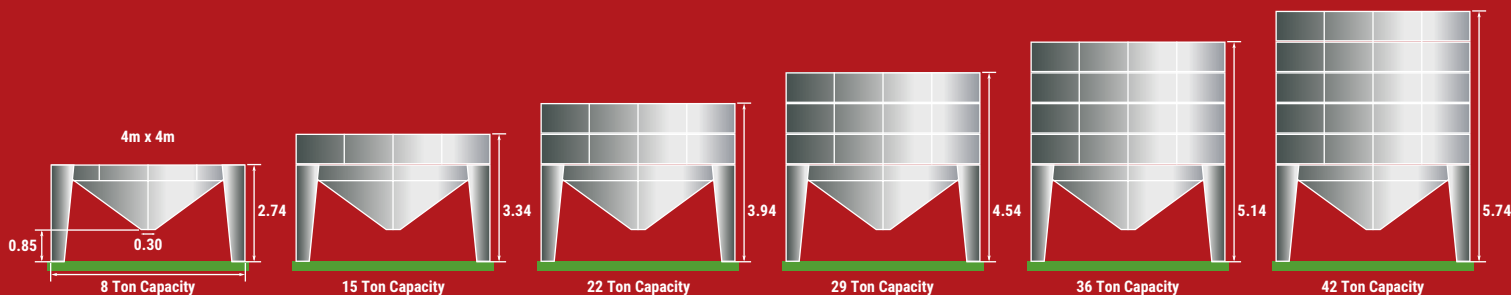

# MASTER MODULAR 4x4m WET GRAIN BINS

For seamless grain drying operations

4x4m Wet Grain Bin Model	Wet Grain Capacity (Estimated Tonnes)	Volume (m <sup>3</sup> )	Height (m)	Retail Price (Ex Works)
4000-0	8	10.6	2.74	£5,700.00
4000-1	15	20.2	3.34	£6,000.00
4000-2	22	29.8	3.94	£6,300.00
4000-3	29	39.4	4.54	£6,600.00
4000-4	36	49.0	5.14	£6,900.00
4000-5	42	58.6	5.74	£7,200.00
Manual Outlet Slide				£250.00
Top Loader Bump Bar				£175.00

All capacities based on wet wheat at 1.3m<sup>3</sup> per Ton. Supplied as flat pack in a wooden crate. All prices ex works and ex VAT.

**MASTER DRIERS**

Call us on: 01787 228450  
Email: [enquiries@masterfarm.co.uk](mailto:enquiries@masterfarm.co.uk)

# MASTER MODULAR 3x3m WET GRAIN BINS

For seamless grain drying operations

3x3m Wet Grain Bin Model	Wet Grain Capacity (Estimated Tonnes)	Volume (m <sup>3</sup> )	Height (m)	Retail Price (Ex Works)
3000-0	3	4.0	2.06	£2,500.00
3000-1	7	9.3	2.69	£2,800.00
3000-2	11	14.6	3.32	£3,100.00
3000-3	15	19.9	3.95	£3,400.00
3000-4	19	25.2	4.58	£3,700.00
3000-5	23	30.5	5.21	£4,000.00
3000-6	27	35.8	5.84	£4,300.00
3000-7	31	41.0	6.47	£4,600.00
Fully Transportable Galvanised Frame			£1,200	