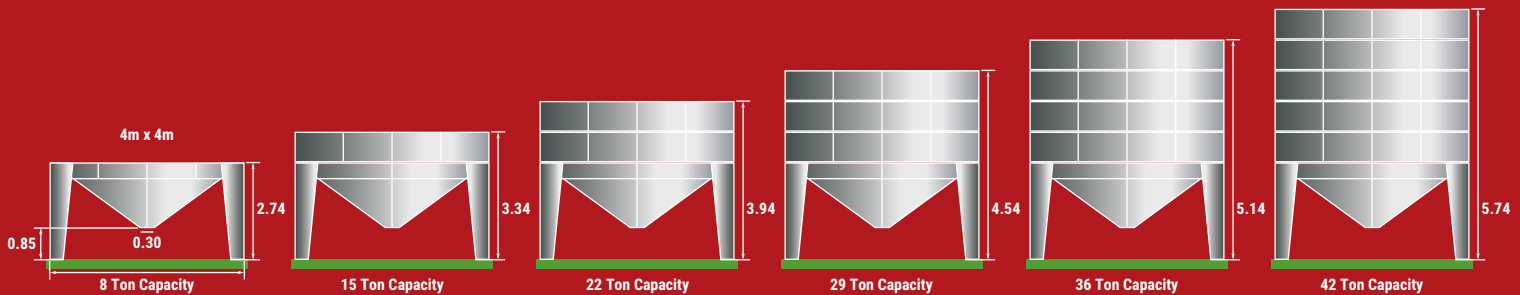

MASTER MODULAR 4x4m WET GRAIN BINS

For seamless grain drying operations

4x4m Wet Grain Bin Model	Wet Grain Capacity (Estimated Tonnes)	Volume (m ³)	Height (m)	Retail Price (Ex Works)
4000-0	8	10.6	2.74	£6,400
4000-1	15	20.2	3.34	£6,700
4000-2	22	29.8	3.94	£7,000
4000-3	29	39.4	4.54	£7,300
4000-4	36	49.0	5.14	£7,600
4000-5	42	58.6	5.74	£7,900
Manual Outlet Slide				£300
Top Loader Bump Bar				£200

All capacities based on wet wheat at 1.3m³ per Ton. Supplied as flat pack in a wooden crate. All prices ex works and ex VAT.

MASTER DRIERS

Call us on: 01787 228450
Email: enquiries@masterfarm.co.uk

Master Farm Services (GB) Ltd, Bures Park
Colne Road, Bures, Suffolk CO8 5DJ

www.masterfarm.co.uk

MASTER MODULAR 3x3m WET GRAIN BINS

For seamless grain drying operations

3x3m Wet Grain Bin Model	Wet Grain Capacity (Estimated Tonnes)	Volume (m ³)	Height (m)	Retail Price (Ex Works)
3000-0	3	4.0	2.06	£3,000
3000-1	7	9.3	2.69	£3,300
3000-2	11	14.6	3.32	£3,600
3000-3	15	19.9	3.95	£3,900
3000-4	19	25.2	4.58	£4,200
3000-5	23	30.5	5.21	£4,500
3000-6	27	35.8	5.84	£4,800
3000-7	31	41.0	6.47	£5,100
Fully Transportable Galvanised Frame			£1,300	