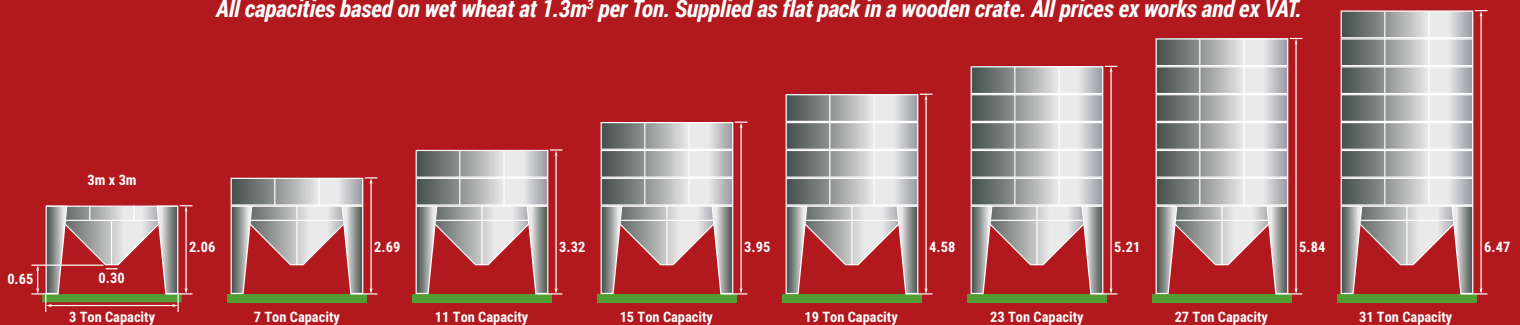

MASTER MODULAR 4x4m WET GRAIN BINS

For seamless grain drying operations

4x4m Wet Grain Bin Model	Wet Grain Capacity (Estimated Tonnes)	Volume (m ³)	Height (m)	Retail Price (Ex Works)
4000-0	8	10.6	2.74	£6,400
4000-1	15	20.2	3.34	£6,700
4000-2	22	29.8	3.94	£7,000
4000-3	29	39.4	4.54	£7,300
4000-4	36	49.0	5.14	£7,600
4000-5	42	58.6	5.74	£7,900
Manual Outlet Slide				£300
Top Loader Bump Bar				£200

All capacities based on wet wheat at 1.3m³ per Ton. Supplied as flat pack in a wooden crate. All prices ex works and ex VAT.

MASTER DRIERS

Call us on: 01787 228450
Email: enquiries@masterfarm.co.uk

Master Farm Services (GB) Ltd, Bures Park
Colne Road, Bures, Suffolk CO8 5DJ

www.masterfarm.co.uk

MASTER MODULAR 3x3m WET GRAIN BINS

For seamless grain drying operations

3x3m Wet Grain Bin Model	Wet Grain Capacity (Estimated Tonnes)	Volume (m ³)	Height (m)	Retail Price (Ex Works)
3000-0	3	4.0	2.06	£3,000
3000-1	7	9.3	2.69	£3,300
3000-2	11	14.6	3.32	£3,600
3000-3	15	19.9	3.95	£3,900
3000-4	19	25.2	4.58	£4,200
3000-5	23	30.5	5.21	£4,500
3000-6	27	35.8	5.84	£4,800
3000-7	31	41.0	6.47	£5,100
Fully Transportable Galvanised Frame			£1,300	