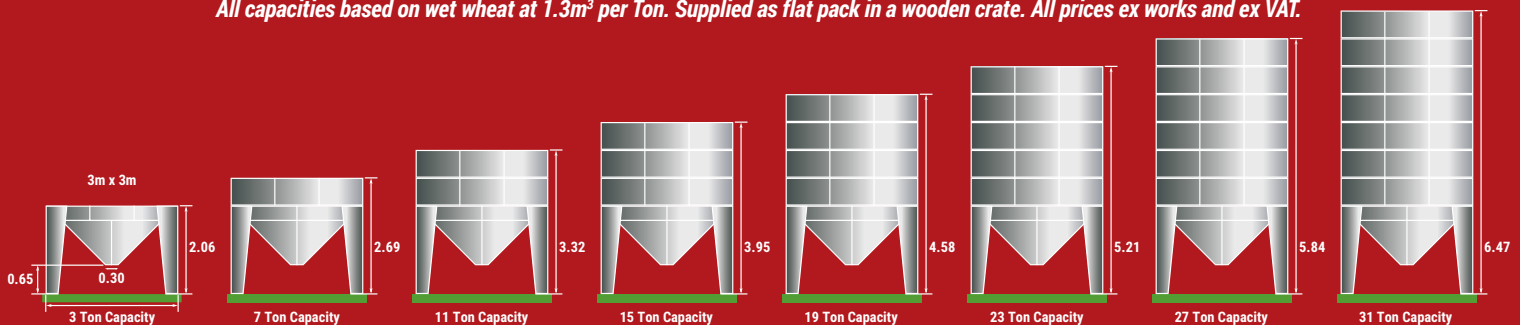

# MASTER MODULAR 4x4m WET GRAIN BINS

For seamless grain drying operations

4x4m Wet Grain Bin Model	Wet Grain Capacity (Estimated Tonnes)	Volume (m <sup>3</sup> )	Height (m)	Retail Price (Ex Works)
4000-0	8	10.6	2.74	£6,700
4000-1	15	20.2	3.34	£7,000
4000-2	22	29.8	3.94	£7,300
4000-3	29	39.4	4.54	£7,600
4000-4	36	49.0	5.14	£7,900
4000-5	42	58.6	5.74	£8,200
Manual Outlet Slide				£300
Top Loader Bump Bar				£200

All capacities based on wet wheat at 1.3m<sup>3</sup> per Ton. Supplied as flat pack in a wooden crate. All prices ex works and ex VAT.

**MASTER DRIERS**

Call us on: 01787 228450  
Email: [enquiries@masterfarm.co.uk](mailto:enquiries@masterfarm.co.uk)

# MASTER MODULAR 3x3m WET GRAIN BINS

For seamless grain drying operations

3x3m Wet Grain Bin Model	Wet Grain Capacity (Estimated Tonnes)	Volume (m <sup>3</sup> )	Height (m)	Retail Price (Ex Works)
3000-0	3	4.0	2.06	£3,300
3000-1	7	9.3	2.69	£3,600
3000-2	11	14.6	3.32	£3,900
3000-3	15	19.9	3.95	£4,200
3000-4	19	25.2	4.58	£4,500
3000-5	23	30.5	5.21	£4,800
3000-6	27	35.8	5.84	£5,100
3000-7	31	41.0	6.47	£5,400
Fully Transportable Galvanised Frame			£1,300	