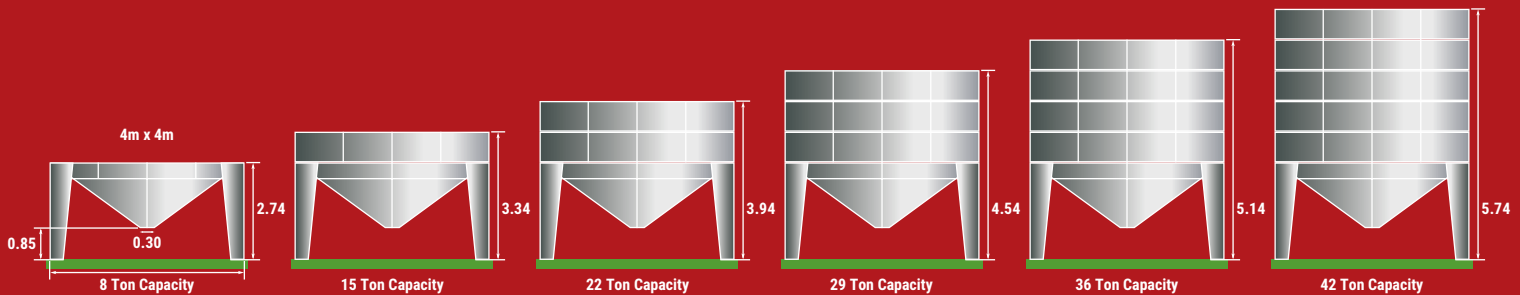

# MASTER MODULAR 4x4m WET GRAIN BINS

For seamless grain drying operations

4x4m Wet Grain Bin Model	Wet Grain Capacity (Estimated Tonnes)	Volume (m <sup>3</sup> )	Height (m)	Retail Price (Ex Works)
4000-0	8	10.6	2.74	£6,700
4000-1	15	20.2	3.34	£7,000
4000-2	22	29.8	3.94	£7,300
4000-3	29	39.4	4.54	£7,600
4000-4	36	49.0	5.14	£7,900
4000-5	42	58.6	5.74	£8,200
Manual Outlet Slide				£300
Top Loader Bump Bar				£200

All capacities based on wet wheat at 1.3m<sup>3</sup> per Ton. Supplied as flat pack in a wooden crate. All prices ex works and ex VAT.

**MASTER DRIERS**

Call us on: 01787 228450  
Email: [enquiries@masterfarm.co.uk](mailto:enquiries@masterfarm.co.uk)

# MASTER MODULAR 3x3m WET GRAIN BINS

For seamless grain drying operations

3x3m Wet Grain Bin Model	Wet Grain Capacity (Estimated Tonnes)	Volume (m <sup>3</sup> )	Height (m)	Retail Price (Ex Works)
3000-0	3	4.0	2.06	£3,300
3000-1	7	9.3	2.69	£3,600
3000-2	11	14.6	3.32	£3,900
3000-3	15	19.9	3.95	£4,200
3000-4	19	25.2	4.58	£4,500
3000-5	23	30.5	5.21	£4,800
3000-6	27	35.8	5.84	£5,100
3000-7	31	41.0	6.47	£5,400
Fully Transportable Galvanised Frame			£1,300	