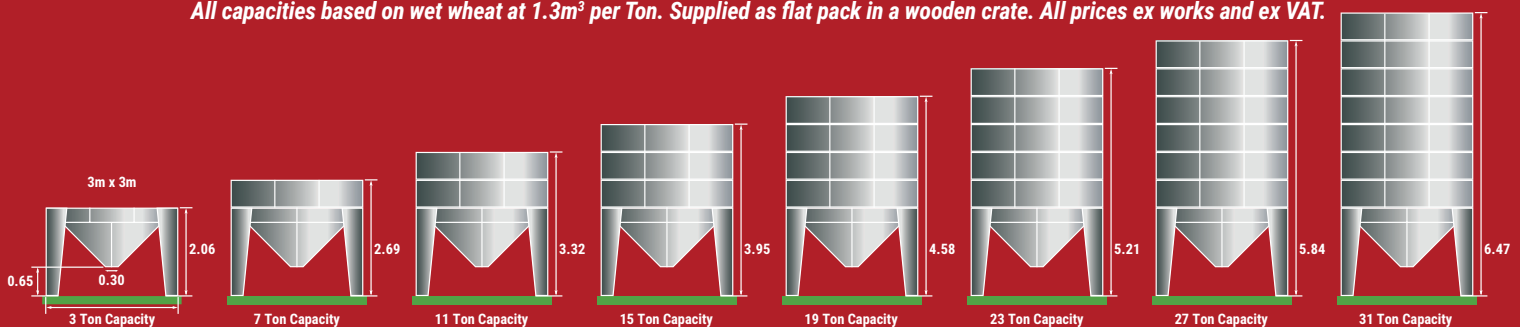

# MASTER MODULAR 4x4m WET GRAIN BINS

For seamless grain drying operations

4x4m Wet Grain Bin Model	Wet Grain Capacity (Estimated Tonnes)	Volume (m <sup>3</sup> )	Height (m)	Retail Price (Ex Works)
4000-0	8	10.6	2.74	£10,400
4000-1	15	20.2	3.34	£10,700
4000-2	22	29.8	3.94	£11,000
4000-3	29	39.4	4.54	£11,300
4000-4	36	49.0	5.14	£11,600
4000-5	42	58.6	5.74	£11,900
Manual Outlet Slide				£400
Splash Back and Bump Bar				£945

All capacities based on wet wheat at 1.3m<sup>3</sup> per Ton. Supplied as flat pack in a wooden crate. All prices ex works and ex VAT.

**MASTER DRIERS**

Call us on: 01787 228450  
Email: [enquiries@masterfarm.co.uk](mailto:enquiries@masterfarm.co.uk)

# MASTER MODULAR 3x3m WET GRAIN BINS

For seamless grain drying operations

3x3m Wet Grain Bin Model	Wet Grain Capacity (Estimated Tonnes)	Volume (m <sup>3</sup> )	Height (m)	Retail Price (Ex Works)
3000-0	3	4.0	2.06	£4,200
3000-1	7	9.3	2.69	£4,500
3000-2	11	14.6	3.32	£4,800
3000-3	15	19.9	3.95	£5,100
3000-4	19	25.2	4.58	£5,400
3000-5	23	30.5	5.21	£5,700
3000-6	27	35.8	5.84	£6,000
3000-7	31	41.0	6.47	£6,300
Fully Transportable Galvanised Frame			£1,600	