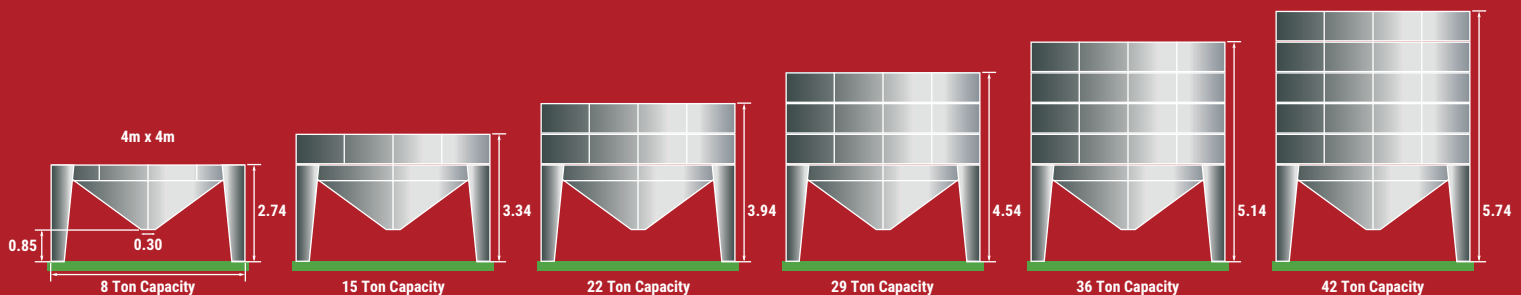

# MASTER MODULAR 4x4m WET GRAIN BINS

For seamless grain drying operations

4x4m Wet Grain Bin Model	Wet Grain Capacity (Estimated Tonnes)	Volume (m <sup>3</sup> )	Height (m)	Retail Price (Ex Works)
4000-0	8	10.6	2.74	£10,400
4000-1	15	20.2	3.34	£10,700
4000-2	22	29.8	3.94	£11,000
4000-3	29	39.4	4.54	£11,300
4000-4	36	49.0	5.14	£11,600
4000-5	42	58.6	5.74	£11,900
Manual Outlet Slide				£400
Splash Back and Bump Bar				£945

All capacities based on wet wheat at 1.3m<sup>3</sup> per Ton. Supplied as flat pack in a wooden crate. All prices ex works and ex VAT.

**MASTER DRIERS**

Call us on: 01787 228450  
Email: [enquiries@masterfarm.co.uk](mailto:enquiries@masterfarm.co.uk)

# MASTER MODULAR 3x3m WET GRAIN BINS

For seamless grain drying operations

3x3m Wet Grain Bin Model	Wet Grain Capacity (Estimated Tonnes)	Volume (m <sup>3</sup> )	Height (m)	Retail Price (Ex Works)
3000-0	3	4.0	2.06	£4,200
3000-1	7	9.3	2.69	£4,500
3000-2	11	14.6	3.32	£4,800
3000-3	15	19.9	3.95	£5,100
3000-4	19	25.2	4.58	£5,400
3000-5	23	30.5	5.21	£5,700
3000-6	27	35.8	5.84	£6,000
3000-7	31	41.0	6.47	£6,300
Fully Transportable Galvanised Frame			£1,600	