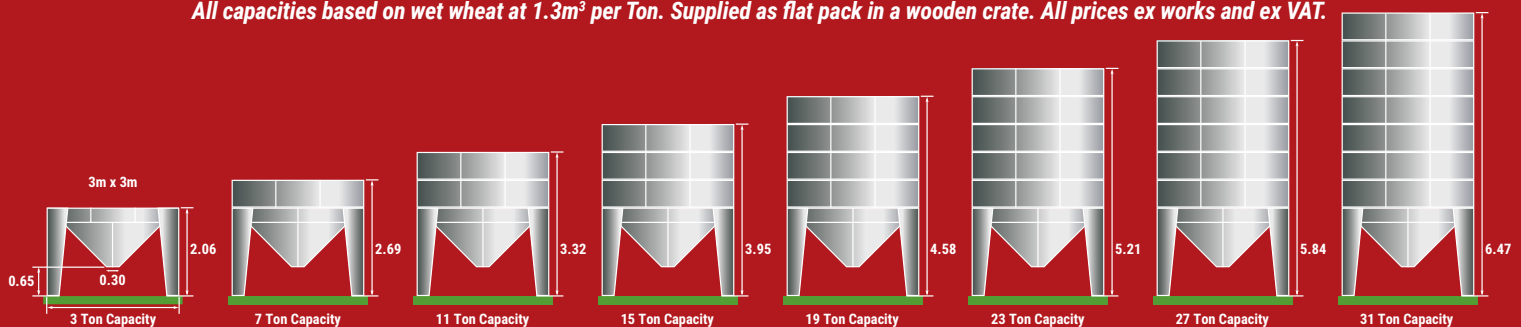

MASTER MODULAR 4x4m WET GRAIN BINS

For seamless grain drying operations

4x4m Wet Grain Bin Model	Wet Grain Capacity (Estimated Tonnes)	Volume (m ³)	Height (m)	Retail Price (Ex Works)
4000-0	8	10.6	2.74	£11,800
4000-1	15	20.2	3.34	£12,100
4000-2	22	29.8	3.94	£12,400
4000-3	29	39.4	4.54	£12,700
4000-4	36	49.0	5.14	£13,000
4000-5	42	58.6	5.74	£13,300
Manual Outlet Slide				£300
Bump Bar				£700

All capacities based on wet wheat at 1.3m³ per Ton. Supplied as flat pack in a wooden crate. All prices ex works and ex VAT.

MASTER DRIERS

Call us on: 01787 228450
Email: enquiries@masterfarm.co.uk

Master Farm Services (GB) Ltd, Bures Park
Colne Road, Bures, Suffolk CO8 5DJ

www.masterfarm.co.uk

MASTER MODULAR 3x3m WET GRAIN BINS

For seamless grain drying operations

3x3m Wet Grain Bin Model	Wet Grain Capacity (Estimated Tonnes)	Volume (m ³)	Height (m)	Retail Price (Ex Works)
3000-0	3	4.0	2.06	£5,200
3000-1	7	9.3	2.69	£5,500
3000-2	11	14.6	3.32	£5,800
3000-3	15	19.9	3.95	£6,100
3000-4	19	25.2	4.58	£6,400
3000-5	23	30.5	5.21	£7,400
3000-6	27	35.8	5.84	£7,700
3000-7	31	41.0	6.47	£8,000
Transportable Galvanised Frame			£1,200	