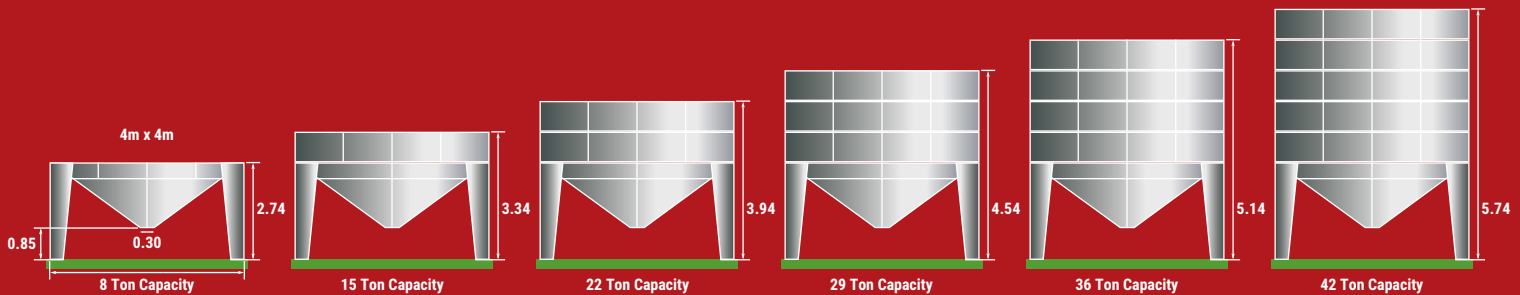

MASTER MODULAR 4x4m WET GRAIN BINS

For seamless grain drying operations

4x4m Wet Grain Bin Model	Wet Grain Capacity (Estimated Tonnes)	Volume (m ³)	Height (m)	Retail Price (Ex Works)
4000-0	8	10.6	2.74	£11,800
4000-1	15	20.2	3.34	£12,100
4000-2	22	29.8	3.94	£12,400
4000-3	29	39.4	4.54	£12,700
4000-4	36	49.0	5.14	£13,000
4000-5	42	58.6	5.74	£13,300
Manual Outlet Slide				£300
Bump Bar				£700

All capacities based on wet wheat at 1.3m³ per Ton. Supplied as flat pack in a wooden crate. All prices ex works and ex VAT.

MASTER DRIERS

Call us on: 01787 228450
Email: enquiries@masterfarm.co.uk

Master Farm Services (GB) Ltd, Bures Park
Colne Road, Bures, Suffolk CO8 5DJ

www.masterfarm.co.uk

MASTER MODULAR 3x3m WET GRAIN BINS

For seamless grain drying operations

3x3m Wet Grain Bin Model	Wet Grain Capacity (Estimated Tonnes)	Volume (m ³)	Height (m)	Retail Price (Ex Works)
3000-0	3	4.0	2.06	£5,200
3000-1	7	9.3	2.69	£5,500
3000-2	11	14.6	3.32	£5,800
3000-3	15	19.9	3.95	£6,100
3000-4	19	25.2	4.58	£6,400
3000-5	23	30.5	5.21	£7,400
3000-6	27	35.8	5.84	£7,700
3000-7	31	41.0	6.47	£8,000
Transportable Galvanised Frame			£1,200	